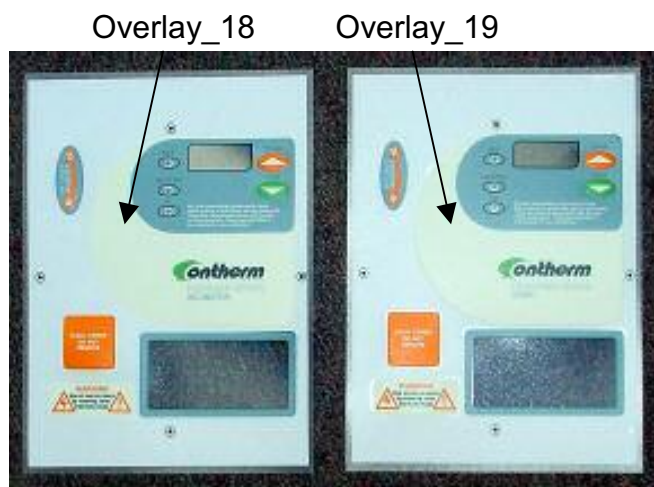

Designer Series Ovens & Incubators

1. **Overlay 18** Designer Series Incubator Overlay
   - **Overlay 19** Designer Series Oven Overlay
2. ---