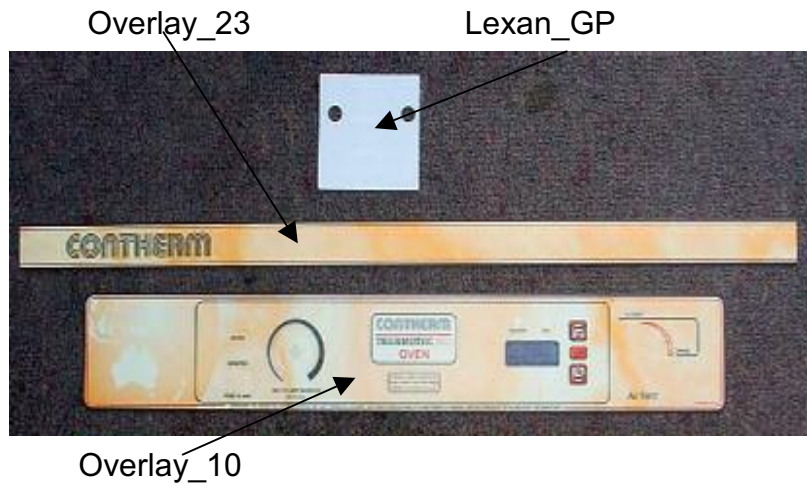

Digital Series Ovens