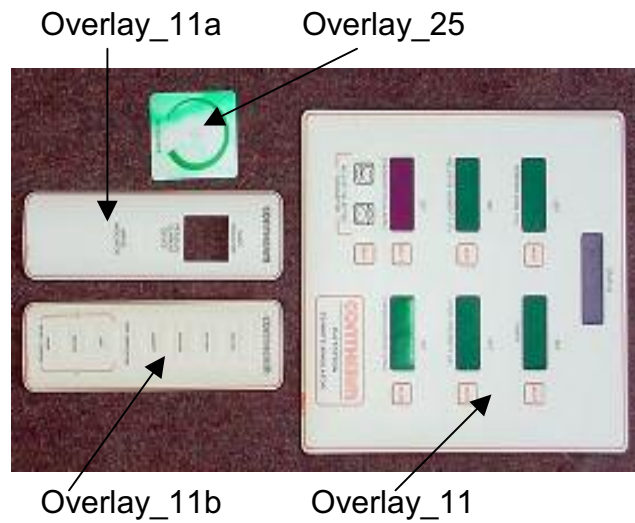

Contherm Scientific Overlays

Waterbaths

- Overlay 04** Analogue WB 350-380 Overlay
- Overlay 07** Digital Waterbath Control Panel
- Overlay 08** Waterbath Stripe (All Models)
- Overlay 09** Waterbath Instruction Overlay (All Models)

Environmental Chambers

- Overlay 13** Environmental Chamber Control Panel
- Overlay 13a** Environmental Chamber Monitor Panel

Plant Growth Chambers

- Overlay 11** Phytotron Control Panel
 - Overlay 11a** RCD Switch Panel
 - Overlay 11b** Lighting Switch & Monitor Panel
 - Overlay 25** Hi Limit Scale Set Overlay
-