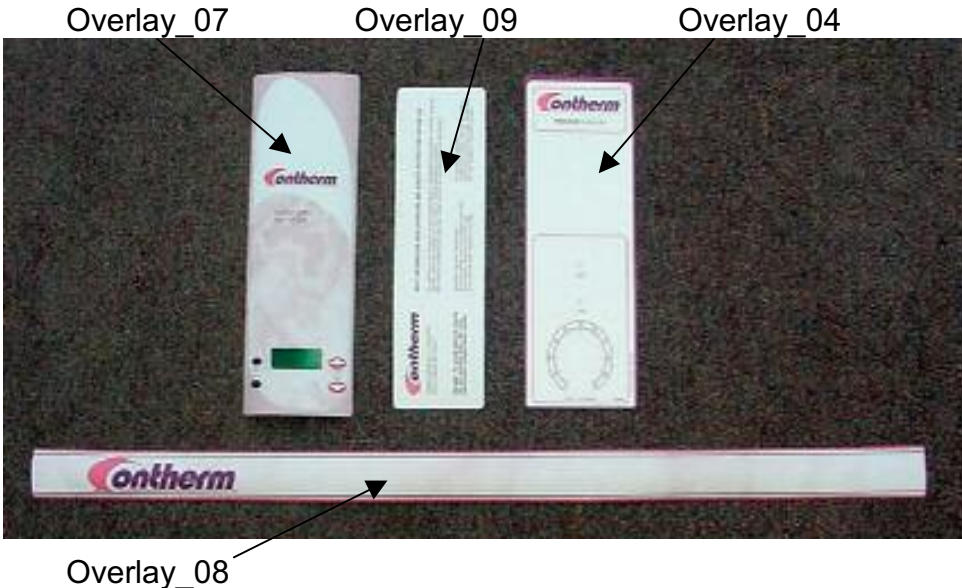

Contherm Scientific Overlays

Waterbaths

- Overlay 04** Analogue WB 350-380 Overlay
- Overlay 07** Digital Waterbath Control Panel
- Overlay 08** Waterbath Stripe (All Models)
- Overlay 09** Waterbath Instruction Overlay (All Models)

Environmental Chambers

- Overlay 13** Environmental Chamber Control Panel
- Overlay 13a** Environmental Chamber Monitor Panel

Plant Growth Chambers

- Overlay 11** Phytotron Control Panel
 - Overlay 11a** RCD Switch Panel
 - Overlay 11b** Lighting Switch & Monitor Panel
 - Overlay 25** Hi Limit Scale Set Overlay
-