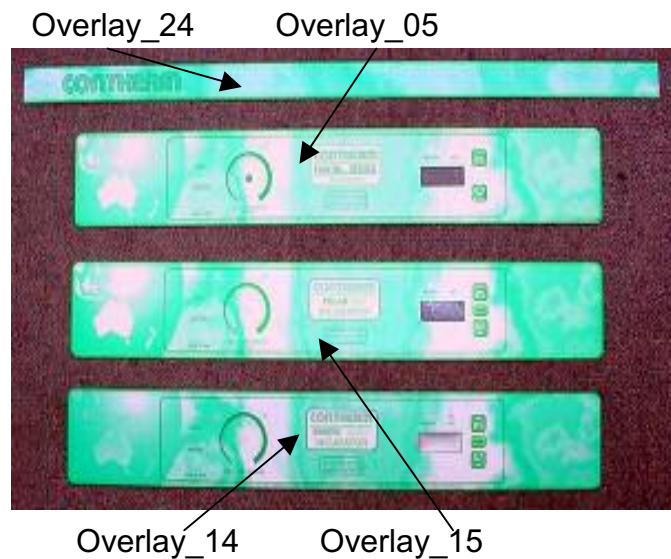

Digital Series Incubators

- **Overlay 05** Digital Series Incubator Overlay
- **Overlay 14** Digital Series BIOSYN 6000 Cooled Programmable Incubator
- **Overlay 15** Digital Series POLAR Cooled Incubator
- **Overlay 24** Digital Series Incubator Door Stripe