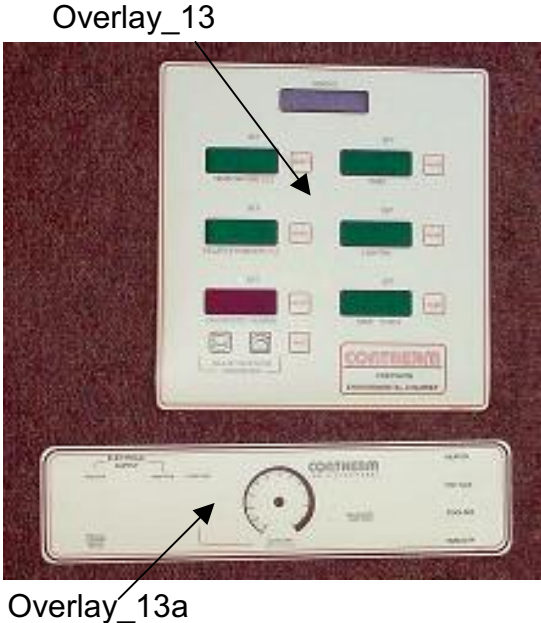

Contherm Scientific Overlays

Waterbaths

- Overlay 04** Analogue WB 350-380 Overlay
- Overlay 07** Digital Waterbath Control Panel
- Overlay 08** Waterbath Stripe (All Models)
- Overlay 09** Waterbath Instruction Overlay (All Models)

Environmental Chambers

- Overlay 13** Environmental Chamber Control Panel
- Overlay 13a** Environmental Chamber Monitor Panel

Plant Growth Chambers

- Overlay 11** Phytotron Control Panel
 - Overlay 11a** RCD Switch Panel
 - Overlay 11b** Lighting Switch & Monitor Panel
 - Overlay 25** Hi Limit Scale Set Overlay
-